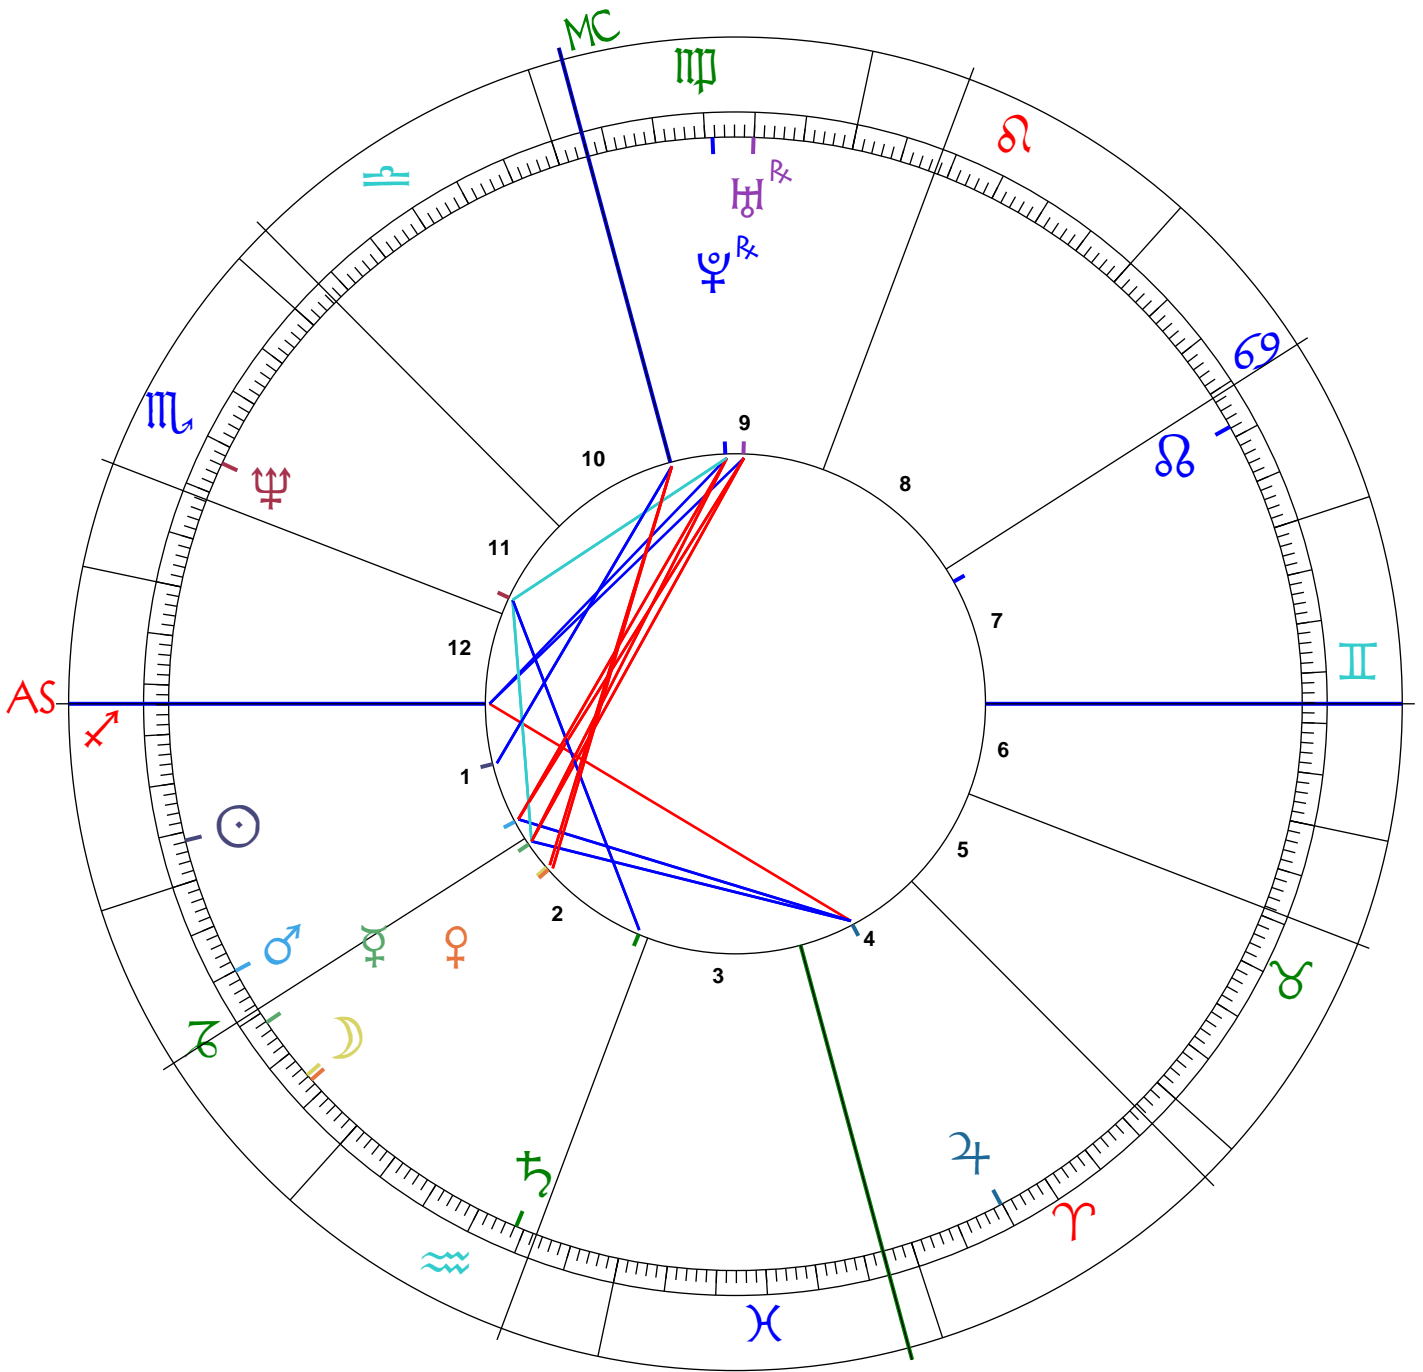

# Star Sex Fantasy

[www.mystarworld.com](http://www.mystarworld.com)

---

Brad Pitt

Born Wednesday 18 December 1963 Local Time 06:31 Universal Time 12:31  
Shawnee, Pottawatomie, Oklahoma Long:96W55 Lat:35N19

Program Copyright 2005 Horoscope Services Limited  
Interpretation Text Copyright 2005 MSP Solutions

Brad Pitt

Born Wednesday 18 December 1963 Local Time 06:31 Universal Time 12:31

Shawnee, Pottawatomie, Oklahoma Long:96W55 Lat:35N19

Geocentric Tropical Placidus True Node

Planetary Positions

Planet/Point	Glyph	Sign	Glyph	Position	House
Sun		Sagittarius		25°51'	1st
Moon		Capricorn		22°49'	2nd
Mercury		Capricorn		16°06'	2nd
Venus		Capricorn		23°28'	2nd
Mars		Capricorn		10°01'	1st
Jupiter		Aries		09°50'	4th
Saturn		Aquarius		19°08'	2nd
Uranus		Virgo		10°04' R	9th
Neptune		Scorpio		16°48'	11th
Pluto		Virgo		14°13' R	9th
Ascendant	AS	Sagittarius		11°54'	~
MidHeaven	MC	Virgo		26°58'	~
North Node		Cancer		11°09'	7th

### Star Sex Fantasy

This explicit and honest look at an individual's sensuality and their capacity to indulge their fantasies is based on interpretations of the planets positions by zodiac sign.

The interpretation of Sun's position signifies what making loves means to you. The Moon's position indicates the way you "perform" each time you make love. Mercury tells us your thoughts and self expression when making love. Venus determines what you value and need most in your lovemaking. Mars helps you understand the driving force of your sexuality. Jupiter indicates your capacity and desire for love-making. Saturn lets you know where you feel most awkward or inhibited.