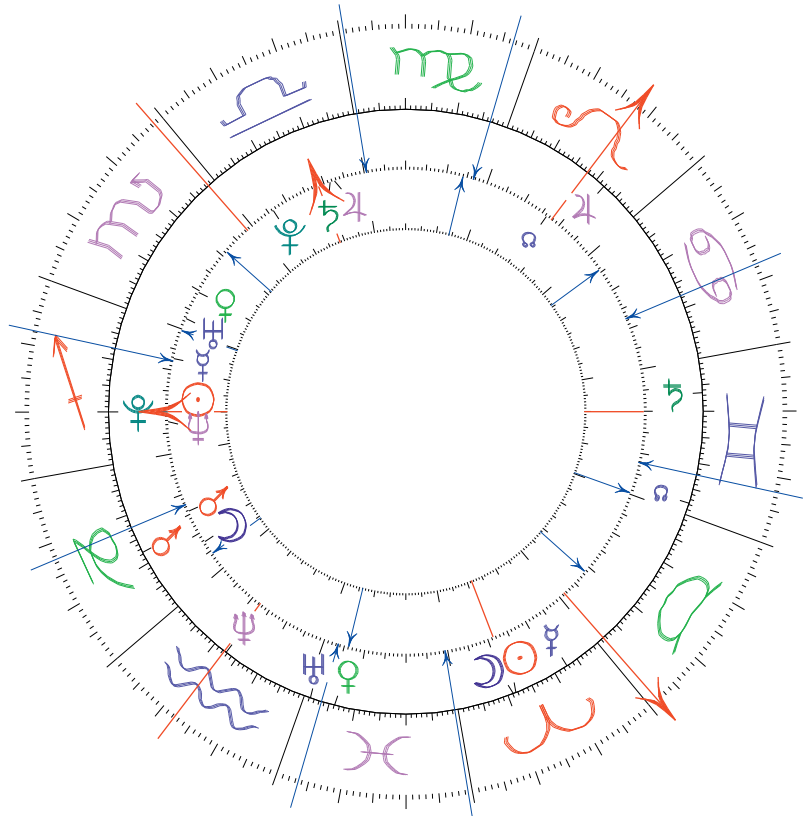

Month Forecast Graph

Month transits

Christina Aguilera: 10 Dec 1980 AD Wed 7 20 20 5 00 W

Year Forecast Graph

Year transits

Christina Aguilera: 10 Dec 1980 AD Wed 7 20 20 5 00 W

Bi-Wheels

Radix-2: 1 Apr 2003 AD Tue Christina Aguilera 10 Dec 1980 AD Wed 7 20 20